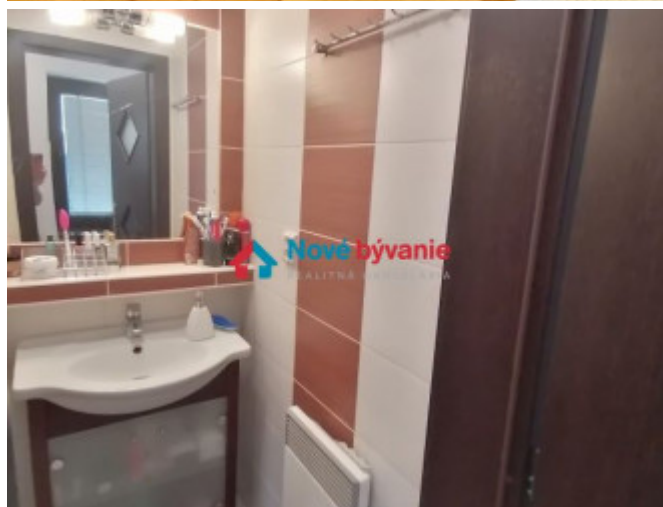

BROKER

Maklér:
Telefón:
E-mail:

Zdenko Haraščák
0950 103 136
z.harascak@novebyvaniereality.sk