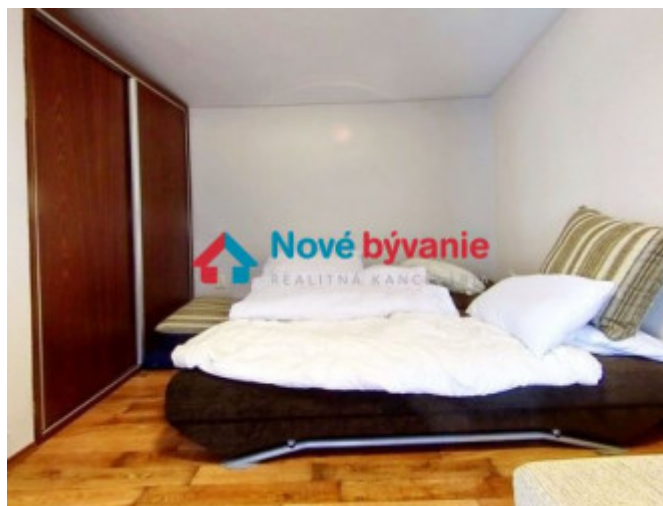

BROKER

Maklér:
Telefón:
E-mail:

Zdenko Haraščák
0950 103 136
z.harascak@novebyvaniereality.sk